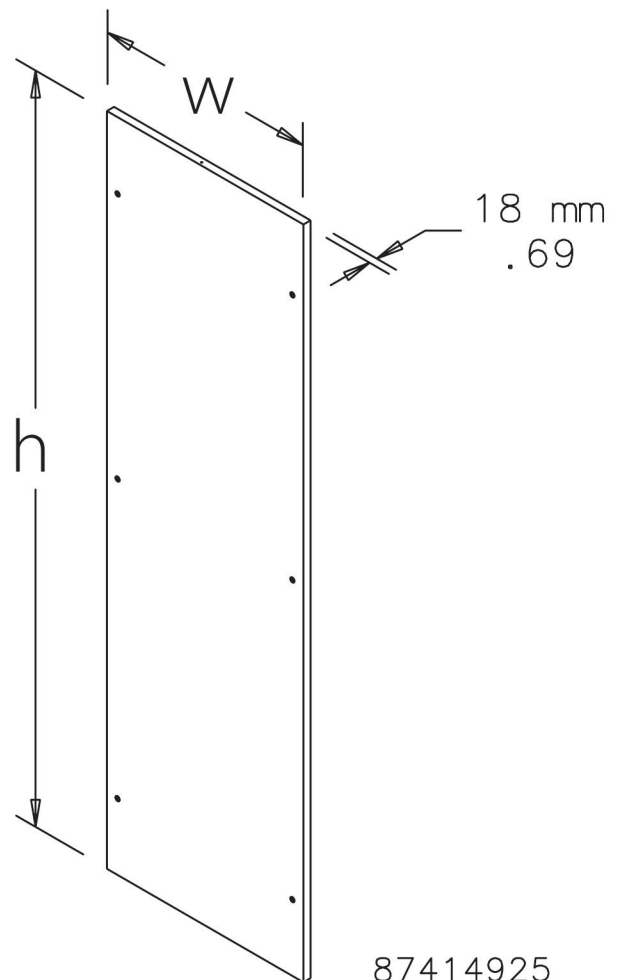

ProLine

PROLINE SIDES AND COVERS

SOLID SIDES

Solid Sides close the open sides of an enclosure frame and attach to the enclosure frame with semi-flush screws. Hangers are included for easy alignment of screws. Sides are painted with RAL 7035 textured, light-gray polyester powder paint and have two grounding studs and a foam-in-place gasket. Mounting hardware is included. Solid Sides are not suitable as barriers between joined enclosures. Package includes set of 2 side panels.

Item number	Thickness [mm]	Fits Frame WxD [mm]	H x W [mm]
PSS145	1,5	1400 x 500	1339 x 453
PSS146	1,5	1400 x 600	1339 x 553
PSS148	1,5	1400 x 800	1339 x 753
PSS165	1,5	1600 x 500	1539 x 453
PSS166	1,5	1600 x 600	1539 x 553
PSS168	1,5	1600 x 800	1539 x 753
PSS184	1,5	1800 x 400	1739 x 353
PSS185	1,5	1800 x 500	1739 x 453
PSS186	1,5	1800 x 600	1739 x 553
PSS188	1,5	1800 x 800	1739 x 753
PSS204	1,5	2000 x 400	1939 x 353
PSS205	1,5	2000 x 500	1939 x 453
PSS206	1,5	2000 x 600	1939 x 553
PSS208	1,5	2000 x 800	1939 x 753
PSS225	1,5	2200 x 500	2139 x 453
PSS226	1,5	2200 x 600	2139 x 553
PSS228	1,5	2200 x 800	2139 x 753

Item number	Thickness [mm]	Fits Frame H x W [mm]	H x W [mm]
PCS146	1,5	1400 x 600	1339 x 592
PCS148	1,5	1400 x 800	1339 x 792
PCS166	1,5	1600 x 600	1539 x 592
PCS168	1,5	1600 x 800	1539 x 792
PCS184	1,5	1800 x 400	1739 x 392
PCS186	1,5	1800 x 600	1739 x 592
PCS188	1,5	1800 x 800	1739 x 792
PCS1810	2,0	1800 x 1000	1739 x 992
PCS204	1,5	2000 x 400	1939 x 392
PCS206	1,5	2000 x 600	1939 x 592
PCS208	1,5	2000 x 800	1939 x 792
PCS2010	2,0	2000 x 1000	1939 x 992
PCS226	1,5	2200 x 600	2139 x 592
PCS228	1,5	2200 x 800	2139 x 792
PCS2210	2,0	2200 x 1000	2139 x 992