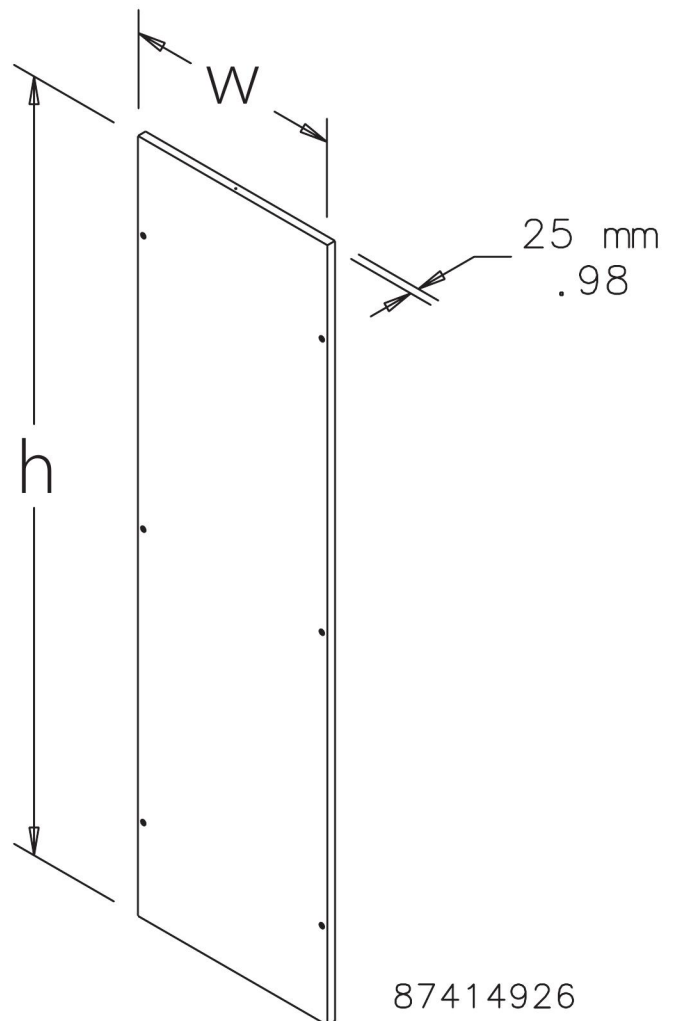

ProLine

PROLINE SIDES AND COVERS

SOLID SIDES

Solid Sides close the open sides of an enclosure frame and attach to the enclosure frame with semi-flush screws. Hangers are included for easy alignment of screws. Sides are painted with RAL 7035 textured, light-gray polyester powder paint and have two grounding studs and a foam-in-place gasket. Mounting hardware is included. Solid Sides are not suitable as barriers between joined enclosures. Package includes set of 2 side panels.

Item number	Thickness [mm]	Fits Frame WxD [mm]	H x W [mm]
PSS145	1,5	1400 x 500	1339 x 453
PSS146	1,5	1400 x 600	1339 x 553
PSS148	1,5	1400 x 800	1339 x 753
PSS165	1,5	1600 x 500	1539 x 453
PSS166	1,5	1600 x 600	1539 x 553
PSS168	1,5	1600 x 800	1539 x 753
PSS184	1,5	1800 x 400	1739 x 353
PSS185	1,5	1800 x 500	1739 x 453
PSS186	1,5	1800 x 600	1739 x 553
PSS188	1,5	1800 x 800	1739 x 753
PSS204	1,5	2000 x 400	1939 x 353
PSS205	1,5	2000 x 500	1939 x 453
PSS206	1,5	2000 x 600	1939 x 553
PSS208	1,5	2000 x 800	1939 x 753
PSS225	1,5	2200 x 500	2139 x 453
PSS226	1,5	2200 x 600	2139 x 553
PSS228	1,5	2200 x 800	2139 x 753

Item number	Thickness [mm]	Fits Frame H x W [mm]	H x W [mm]
PCS146	1,5	1400 x 600	1339 x 592
PCS148	1,5	1400 x 800	1339 x 792
PCS166	1,5	1600 x 600	1539 x 592
PCS168	1,5	1600 x 800	1539 x 792
PCS184	1,5	1800 x 400	1739 x 392
PCS186	1,5	1800 x 600	1739 x 592
PCS188	1,5	1800 x 800	1739 x 792
PCS1810	2,0	1800 x 1000	1739 x 992
PCS204	1,5	2000 x 400	1939 x 392
PCS206	1,5	2000 x 600	1939 x 592
PCS208	1,5	2000 x 800	1939 x 792
PCS2010	2,0	2000 x 1000	1939 x 992
PCS226	1,5	2200 x 600	2139 x 592
PCS228	1,5	2200 x 800	2139 x 792
PCS2210	2,0	2200 x 1000	2139 x 992